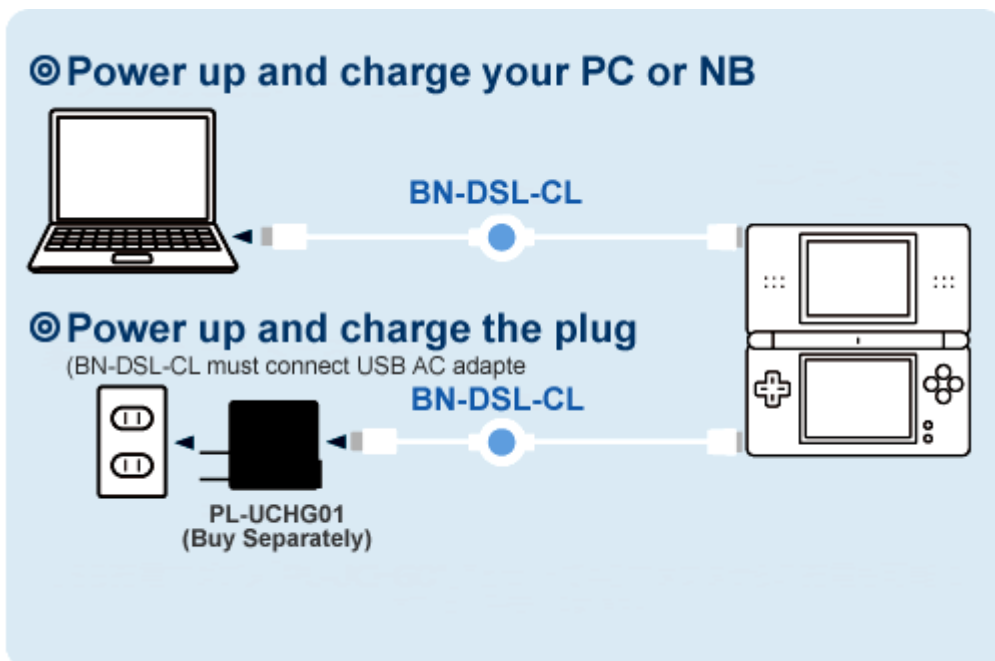

BN-DSL-CL

USB to Nintendo DS-Lite Charging Cable

BN-DSL-CL is compatible with NDS Lite with dock connector. You can charge NDS Lite with PC/NB or USB travel charger adapter. It's ideal for travelers.

Connection Sample

Specification

Model	BN-DSL-CL
Interface	USB type A
Output	5V
Cable Length	About 72cm
Size	31(W)*12(H)*44(D)mm
Weight	About 17g