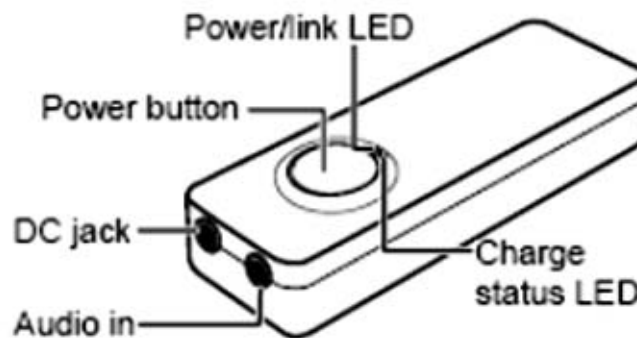

Audio Frequency Range	20Hz ~ 22 kHz
Audio S/N	> 85dB
Audio THD	< -83dB
Audio Output Power	> 20mWrms
Battery Life	> 8 hrs.
Power supply	R echargeable battery
Physical Specification:	75 mm (H) x 26 mm (W) x 14 mm (D)
Environmental Range:	Operating temperature:-10 ~ +50 degrees centigrade Humidity: Relative humidity 0 ~ 95%
EMI	CE, DGT, TELEC, BQB

▶ Product View

▶ Connection Sample

BT-01T Bluetooth® Transmitter Application
Supported any audio line-out

The diagram shows the BT-01T Bluetooth Transmitter connected to four audio sources:

- **MP3 Player**
- **Computer**
- **DVD Player**
- **Stereo**

A hand icon indicates a **One-touch connection** to the **BT-01T Bluetooth® Transmitter**, which is then connected to a **BT-01HSS Bluetooth® Stereo Headset**.